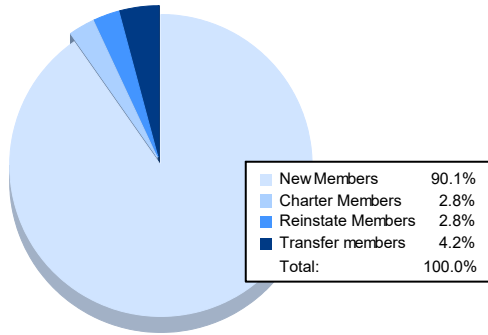

Year	New Clubs	Dropped Clubs	Gain/ Loss Clubs	New Members	Charter Members	Reinstate Members	Transfer Members	Total Member Added	Total Members Dropped	Gain/ Loss Members
2016-2017	0	0	0	124	1	4	6	135	111	24
2017-2018	4	1	3	139	77	5	4	225	187	38
2018-2019	0	1	-1	94	1	5	6	106	197	-91
2019-2020	0	1	-1	52	1	4	4	61	133	-72
2020-2021	0	0	0	64	2	2	3	71	118	-47
Average	1	1	0	95	16	4	5	120	149	-30

Membership Composition June 2021 Cumulative

Gender Composition June 2021 Cumulative